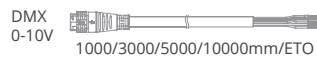

SPECIFICATION

MODEL	LAND WAVE POWER BLAST G2
OPERATING VOLTAGE	24V DC, 48V DC, AC 100-240V
POWER CONSUMPTION	43W/ Half Version, 84W/ Full Version
LED TYPE	High Power LED
COLOUR TEMP OPTION	2700K, 3000K, 4000K, 5000K Tunable White, RGB, RGBW
CRI	90min, 80min
PRODUCT EFFICIENCY	75lm/W@3000K
FULL WIDTH AT HALF MAXIMUM (OPTICS)	6°, 10°, 15°, 25°, 40°, 8*15°, 8*30°, 8*60°
MATERIAL	Aluminum + Tempered Glass
AMBIENT OPERATING TEMPERATURE	-20°C ~ +55°C
LUMEN MAINTENANCE	50,000 hours/L70 at 25°C
DIMENSIONS	305(L)*130 (W)*170(H)mm(Full Version) 180(L)*130(W)*170(H)mm(Half Version)
CABLE LENGTH	150mm
CONTROL SYSTEM	ON/OFF, DMX/RDM, 0-10V Dim
MOUNTING TYPE	Surface
IP RATING	Ip66

FEATURES & OPTIONS

- 01. CW
- 02. NW
- 03. WW
- 04. DW
- 05. RGB
- 06. RGBW
- 07. RAL9003
- 08. GRMEN GREY
- 09. RAL7016
- 10. RAL9005
- 11. IP66
- 12. ANTI-SALINE
- 13. POLAR
- 14. DMX
- 15. RFU
- 16. RDM

DIMENSIONS

Barn Door(BD)

Leader Cable

Jumper Cable

*all units are in mm

OPTIC SELECTION

LED	Lumens	Watts	Efficacy
WHITE	5810.70	83.00	70.01

CenterBeamLux	Illuminance at Distance
17924.72 lx	05.0 m
4481.18 lx	10.0 m
1991.64 lx	15.0 m
1120.30 lx	20.0 m
716.99 lx	25.0 m
497.91 lx	30.0 m