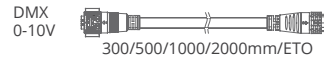

SPECIFICATION

MODEL	LAND WAVE POWER BLAST G2
OPERATING VOLTAGE	24V DC, 48V DC, AC 100-240V
POWER CONSUMPTION	43W/ Half Version, 84W/ Full Version
LED TYPE	High Power LED
COLOUR TEMP OPTION	2700K, 3000K, 4000K, 5000K Tunable White, RGB, RGBW
CRI	90min, 80min
PRODUCT EFFICIENCY	75lm/W@3000K
FULL WIDTH AT HALF MAXIMUM (OPTICS)	6°, 10°, 15°, 25°, 40°, 8*15°, 8*30°, 8*60°
MATERIAL	Aluminum + Tempered Glass
AMBIENT OPERATING TEMPERATURE	-20°C ~ +55°C
LUMEN MAINTENANCE	50,000 hours/L70 at 25°C
DIMENSIONS	305(L)*130 (W)*170(H)mm(Full Version) 180(L)*130(W)*170(H)mm(Half Version)
CABLE LENGTH	150mm
CONTROL SYSTEM	ON/OFF, DMX/RDM, 0-10V Dim
MOUNTING TYPE	Surface
IP RATING	Ip66

FEATURES & OPTIONS

- 01. CW
- 02. NW
- 03. WW
- 04. DW
- 05. RGB
- 06. RGBW
- 07. RAL9003
- 08. GRMEN GREY
- 09. RAL7016
- 10. RAL9005
- 11. IP66
- 12. ANTI-SALINE
- 13. POLAR
- 14. DMX
- 15. RFU
- 16. RDM

DIMENSIONS

Barn Door(BD)

Leader Cable

Jumper Cable

*all units are in mm

OPTIC SELECTION

LED	Lumens	Watts	Efficacy
WHITE	5810.70	83.00	70.01

CenterBeamLux	Illuminance at Distance
17924.72 lx	05.0 m
4481.18 lx	10.0 m
1991.64 lx	15.0 m
1120.30 lx	20.0 m
716.99 lx	25.0 m
497.91 lx	30.0 m