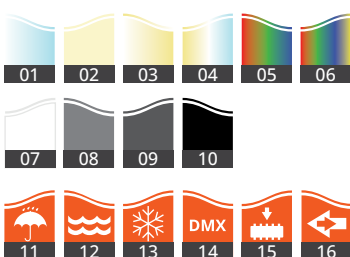

POWER BLAST

Compact structure with good thermal management,
Offers various beam angle range from extreme narrow to wide,
Uniformity light output by 2 steps or 3 steps bin selection
upon request, Provides high light output from limited space.

SPECIFICATION

MODEL	LAND WAVE POWER BLAST G2
OPERATING VOLTAGE	24V DC, 48V DC, AC 100-240V
POWER CONSUMPTION	43W/ Half Version, 84W/ Full Version
LED TYPE	High Power LED
COLOUR TEMP OPTION	2700K, 3000K, 4000K, 5000K Tunable White, RGB, RGBW
CRI	90min, 80min
PRODUCT EFFICIENCY	75lm/W@3000K
FULL WIDTH AT HALF MAXIMUM (OPTICS)	6°, 10°, 15°, 25°, 40°, 8*15°, 8*30°, 8*60°
MATERIAL	Aluminum + Tempered Glass
AMBIENT OPERATING TEMPERATURE	-20°C ~ +55°C
LUMEN MAINTENANCE	50,000 hours/L70 at 25°C
DIMENSIONS	305(L)*130 (W)*170(H)mm(Full Version) 180(L)*130(W)*170(H)mm(Half Version)
CABLE LENGTH	150mm
CONTROL SYSTEM	ON/OFF, DMX/RDM, 0-10V Dim
MOUNTING TYPE	Surface
IP RATING	Ip66

FEATURES & OPTIONS

- 01. CW
- 02. NW
- 03. WW
- 04. DW
- 05. RGB
- 06. RGBW
- 07. RAL9003
- 08. GRMEN GREY
- 09. RAL7016
- 10. RAL9005
- 11. IP66
- 12. ANTI-SALINE
- 13. POLAR
- 14. DMX
- 15. RFU
- 16. RDM