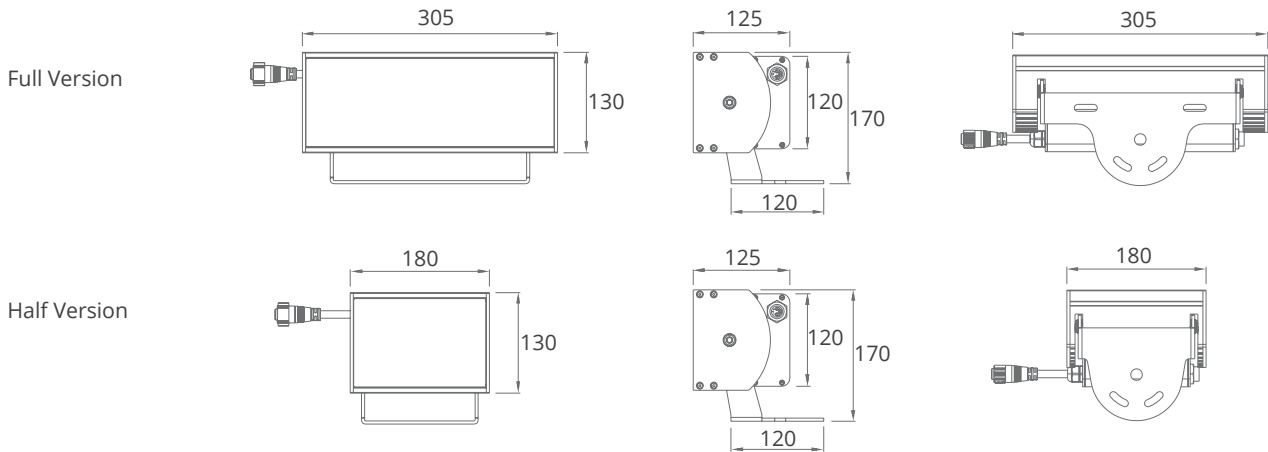

SPECIFICATION

MODEL	LAND WAVE POWER BLAST G2
OPERATING VOLTAGE	24V DC, 48V DC, AC 100-240V
POWER CONSUMPTION	43W/ Half Version, 84W/ Full Version
LED TYPE	High Power LED
COLOUR TEMP OPTION	2700K, 3000K, 4000K, 5000K Tunable White, RGB, RGBW
CRI	90min, 80min
PRODUCT EFFICIENCY	75lm/W@3000K
FULL WIDTH AT HALF MAXIMUM (OPTICS)	6°, 10°, 15°, 25°, 40°, 8*15°, 8*30°, 8*60°
MATERIAL	Aluminum + Tempered Glass
AMBIENT OPERATING TEMPERATURE	-20°C ~ +55°C
LUMEN MAINTENANCE	50,000 hours/L70 at 25°C
DIMENSIONS	305(L)*130 (W)*170(H)mm(Full Version) 180(L)*130(W)*170(H)mm(Half Version)
CABLE LENGTH	150mm
CONTROL SYSTEM	ON/OFF, DMX/RDM, 0-10V Dim
MOUNTING TYPE	Surface
IP RATING	Ip66

DIMENSIONS

Barn Door(BD)

Leader Cable

Jumper Cable

*all units are in mm

OPTIC SELECTION

LED	Lumens	Watts	Efficacy
WHITE	5810.70	83.00	70.01

CenterBeamLux	Illuminance at Distance
17924.72 lx	05.0 m
4481.18 lx	10.0 m
1991.64 lx	15.0 m
1120.30 lx	20.0 m
716.99 lx	25.0 m
497.91 lx	30.0 m